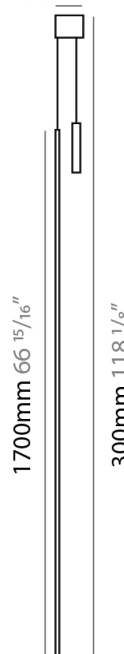

PROJECT
TYPE
SPECIFIER
QUANTITY
DATE

SPILLO VERTICAL SUSPENSION

D42051- -
base number   Color   Finish
                         Temperature   Options

1. To build a product code in our configurator select the specify button on the base model # product page
2. To build a manual product code on this datasheet choose from the options listed below in blue font and add the suffix to the base model #

GENERAL

Series: Spillo
Subseries: Spillo Vertical
Brand: Icone
Division: Design
Mounting Type: Suspension
Mounting Location: Ceiling
Subcategory: Ambient

PHYSICAL

Shape: Rectangle
Height (mm): 1700
Height (in): 66 ¹⁵/₁₆
Max. Overall Height (mm): 3000
Max. Overall Height (in): 118 ¹/₈
Light Distribution: Direct / Indirect
Fixture Finish: WHI / CHR / BGD
Fixture Material: Brass

ELECTRICAL

Lamp Type: LED
Total Output Wattage (W): 20
Dimming: 0-10V Dimming
Driver Location: Integrated
Driver Type: Constant Voltage - 120Vac - non-dimming
Driver Class: Class 2
Input Voltage (V): 120 - 277
Output Voltage (V): 12
Upon Request: (Not included - see components) Remote: 0-10Vdc dimming / 277Vac

LED

Color Temperature (°K): 2700 / 3000
Nominal Lumen (lm): 1650
CRI: >90 CRI
Lamp Life (hrs): 50000

OPTICAL

RATINGS AND CERTIFICATIONS

Certified By: Certified for North American Standards
IP rating: IP20

25mm 1"